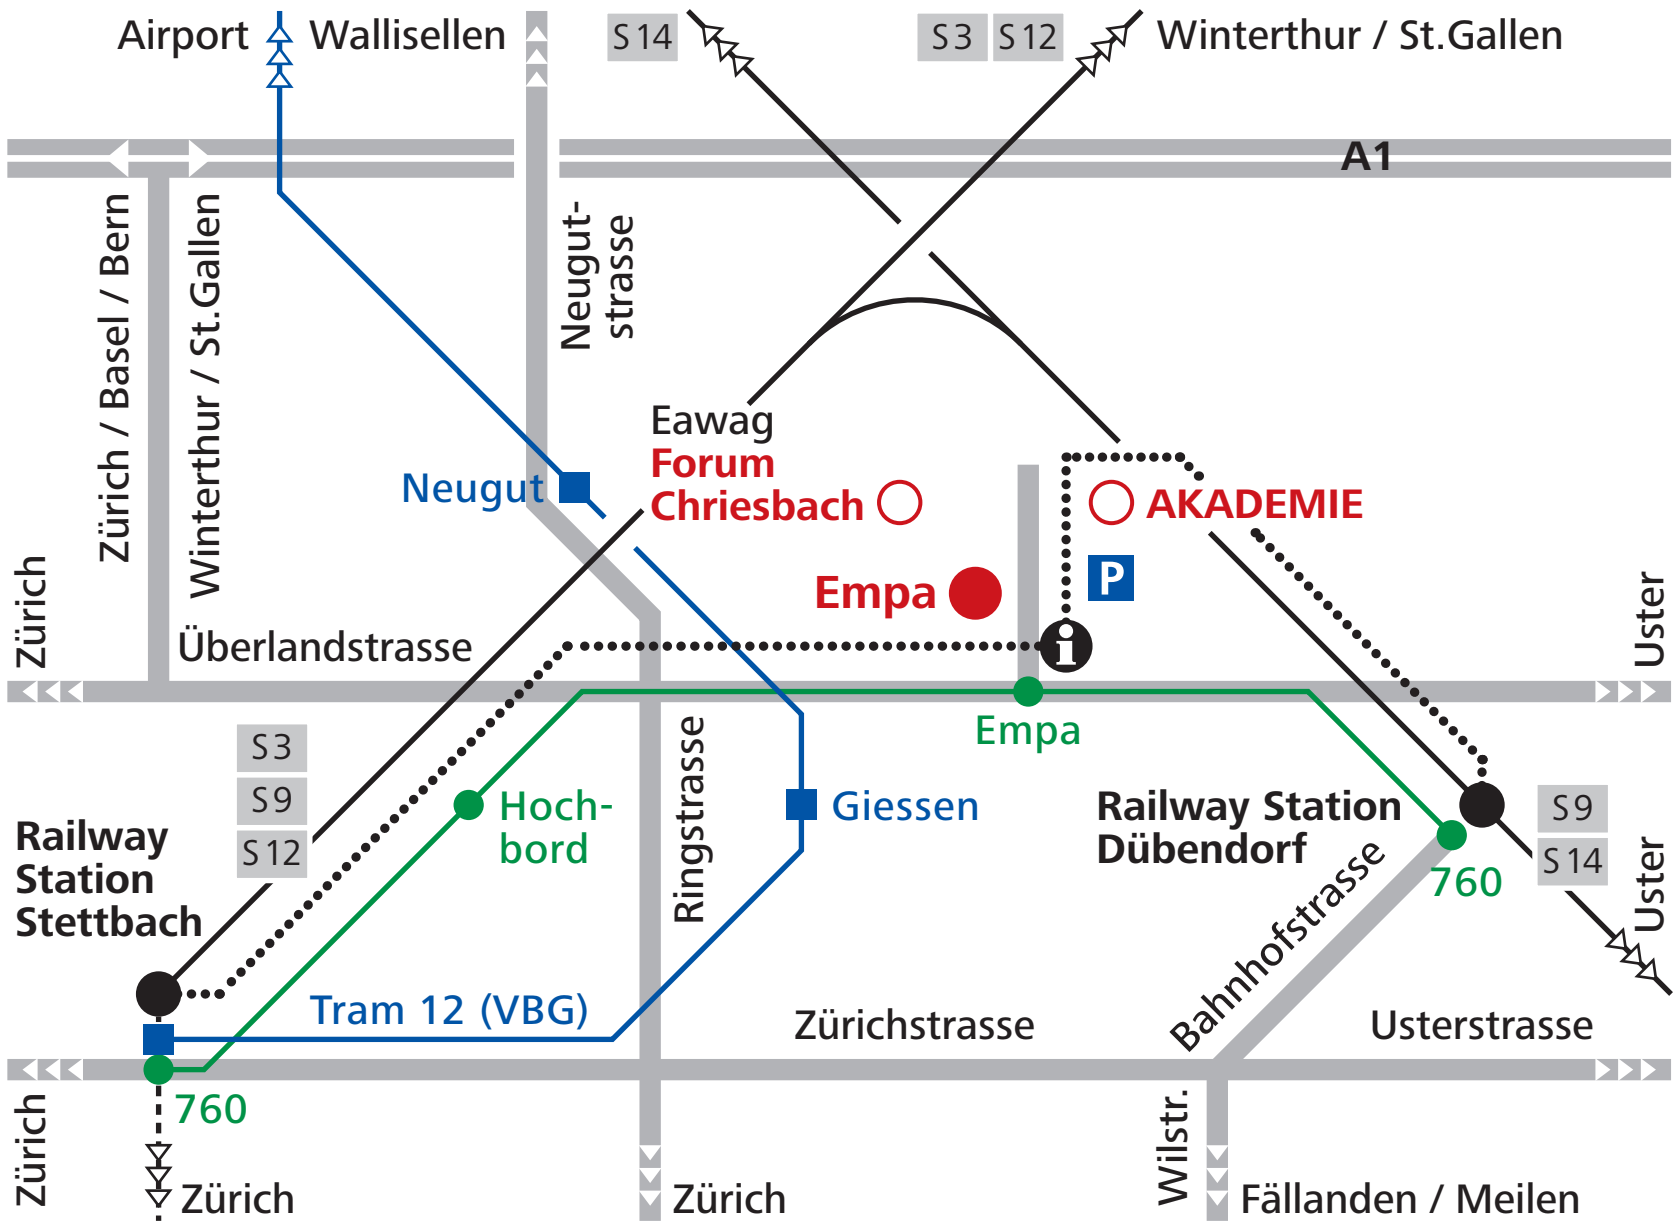

Main connections to the Empa location in Dübendorf (extensive)

● Bus Stop
 ■ Glattalbahn Stop
 Footpath
 Dübendorf 10 min, Stettbach 20 min