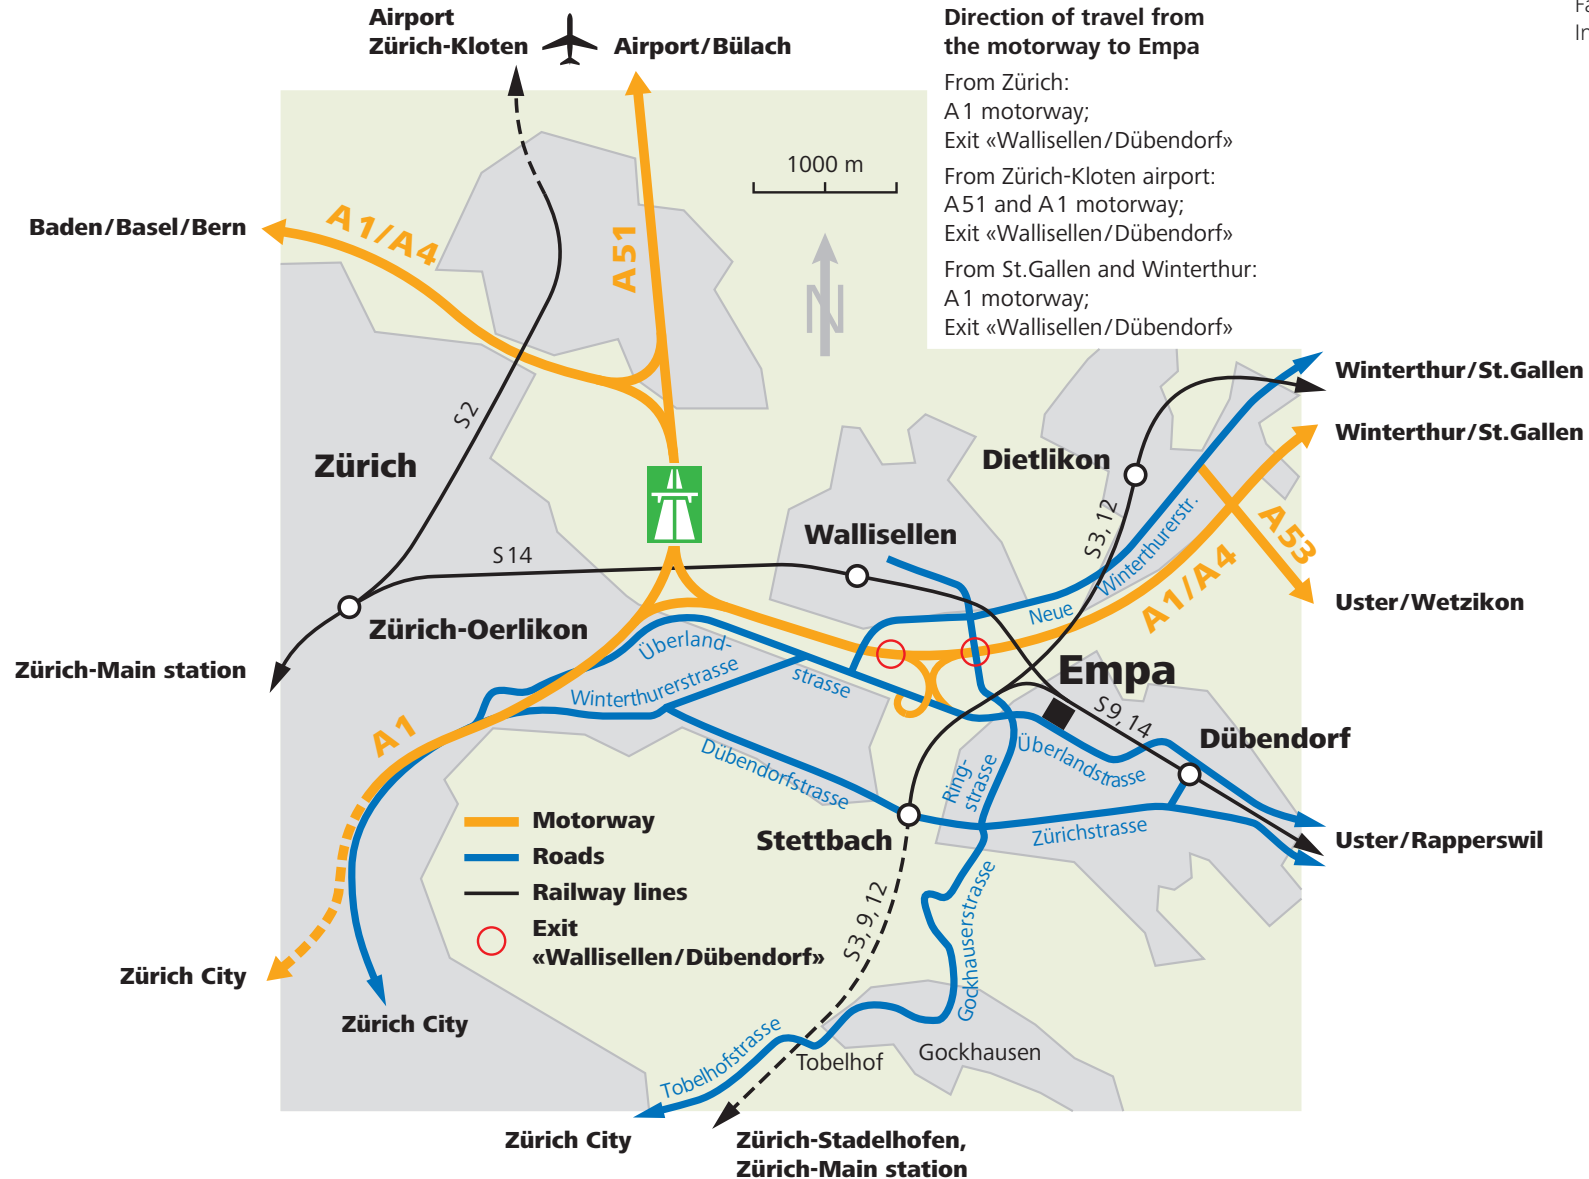

Main connections to the Empa location in Dübendorf (extensive)

● Bus Stop
 ■ Glattalbahn Stop
 Footpath
 Dübendorf 10 min, Stettbach 20 min